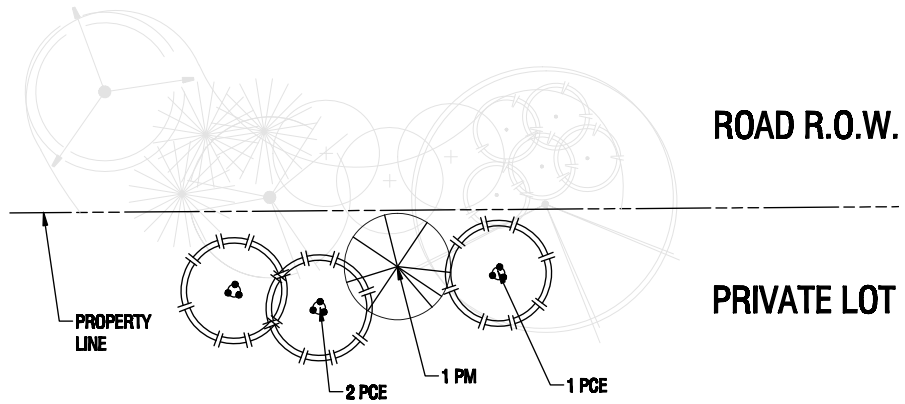

1

600 mm height

**Deciduous Shrubs**

Prunus cerassus "Evans"

Evans Sour Cherry

3

400 mm height

**MODULE 4 – PLANT LIST**