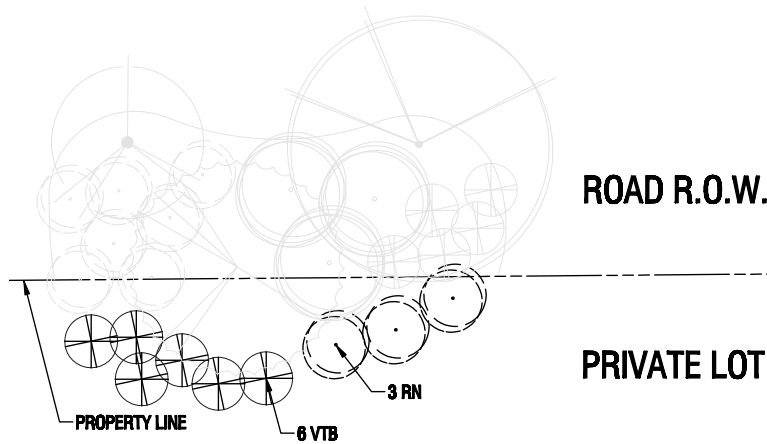

Red Lake Currant

Dwarf Highbush Cranberry

3

6

400 mm height

400 mm height

**MODULE 3 – PLANT LIST**

QTY	SYM	BOTANICAL NAME	COMMON NAME
<b>SHRUBS</b>			
3	RN	Ribes nigrum	Black Currant
6	VTB	Viburnum trilobum 'Bailey's Compact'	Dwarf Highbush Cranberry