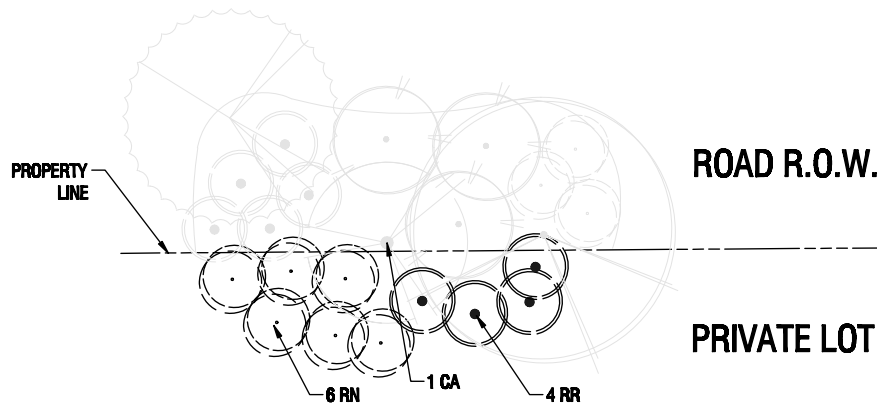

Planting List C – Ravine, Sanctuary View, Aspen and Birch Homes

Botanical Name

Common Name

Quantity

Comments

Module 1

Deciduous Shrubs

Ribes nigrum
Ribes rubrum

Black Currant
Red Lake Currant

6
4

400 mm height
400 mm height

MODULE 1 – PLANT LIST

QTY	SYM	BOTANICAL NAME	COMMON NAME
TREES			
1	CA	Crataegus arnoldiana	Arnold Hawthorn
SHRUBS			
6	RN	Ribes nigrum	Black Currant
4	RR	Ribes rubrum	Red Lake Currant