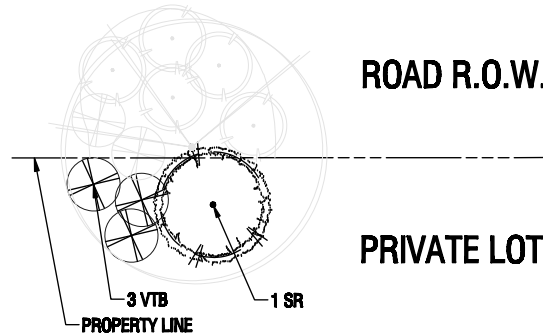

Red Elder

Dwarf Highbush Cranberry

1

3

400 mm height

400 mm height

**MODULE 7 – PLANT LIST**

QTY	SYM	BOTANICAL NAME	COMMON NAME
SHRUBS			
1	SR	Sambucus racemosa	Red Elder
3	VTB	Viburnum trilobum 'Bailey's Compact'	Dwarf Highbush Cranberry