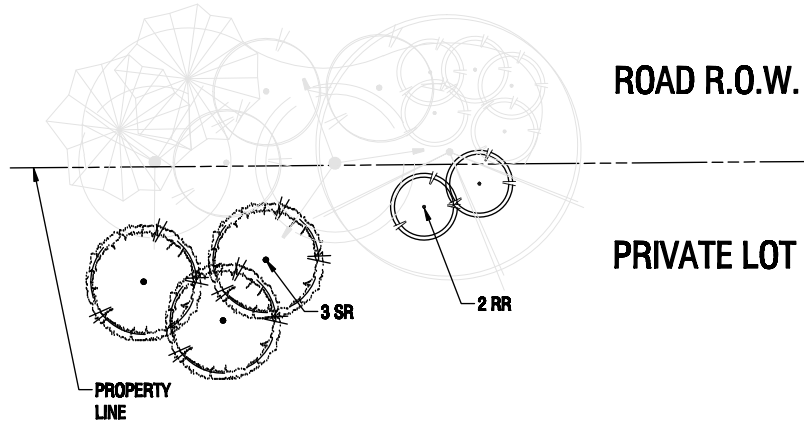

Red Elder

Red Lake Currant

3

2

400 mm height

400 mm height

**MODULE 2 – PLANT LIST**

QTY	SYM	BOTANICAL NAME	COMMON NAME
SHRUBS			
2	RR	Ribes rubrum	Red Lake Currant
3	SR	Sambucus racemosa	Red Elder