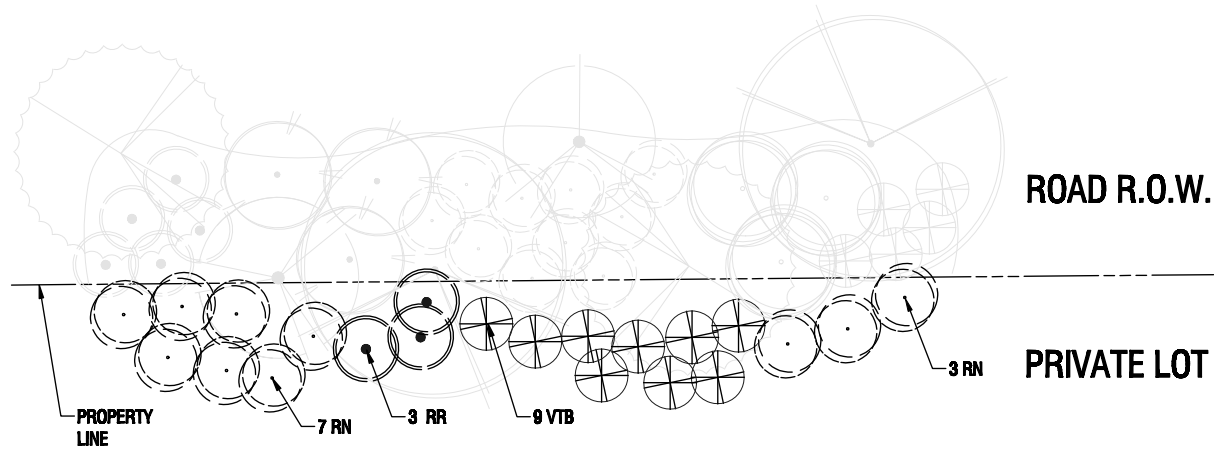

Botanical Name

Common Name

Quantity

Comments

Module 5

Deciduous Shrubs

Ribes nigrum	Black Currant	10	400 mm height
Ribes rubrum	Red Lake Currant	3	400 mm height
Viburnum trilobum "Bailey's Compact"	Dwarf Highbush Cranberry	9	400 mm height

MODULE 5 – PLANT LIST

QTY	SYM	BOTANICAL NAME	COMMON NAME
SHRUBS			
10	RN	Ribes nigrum	Black Currant
3	RR	Ribes rubrum	Red Lake Currant
9	VTB	Viburnum trilobum 'Bailey's Compact'	Dwarf Highbush Cranberry