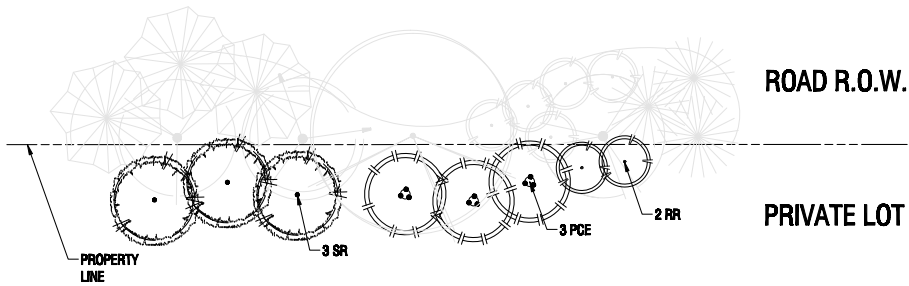

400 mm height

400 mm height

400 mm height

**Module 9**

**Coniferous Shrubs**

Juniperus horizontalis "Blue Carpet"

Blue Carpet Juniper

3