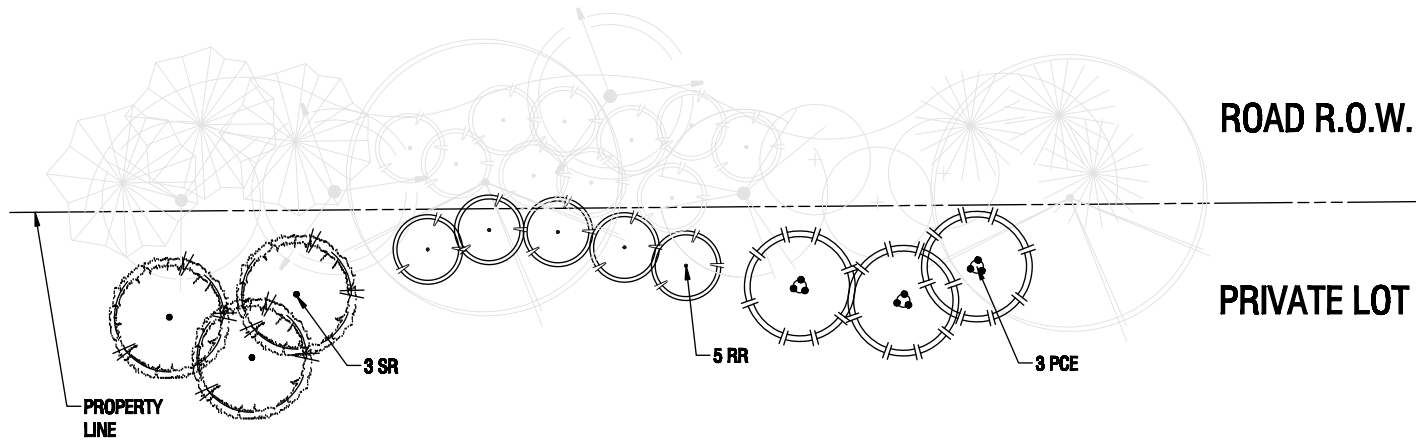

Botanical Name

Common Name

Quantity

Comments

Module 6

Deciduous Shrubs

Prunus cerasus "Evans"

Ribes rubrum

Sambucus racemosa

Evans Sour Cherry

Red Lake Currant

Red Elder

3

5

3

400 mm height

400 mm height

400 mm height

MODULE 6 – PLANT LIST

QTY	SYM	BOTANICAL NAME	COMMON NAME
TREES			
3	PCE	Prunus X 'Evans'	Evan's Sour Cherry
SHRUBS			
10	RR	Ribes rubrum	Red Lake Currant
3	SR	Sambucus racemosa	Red Elder